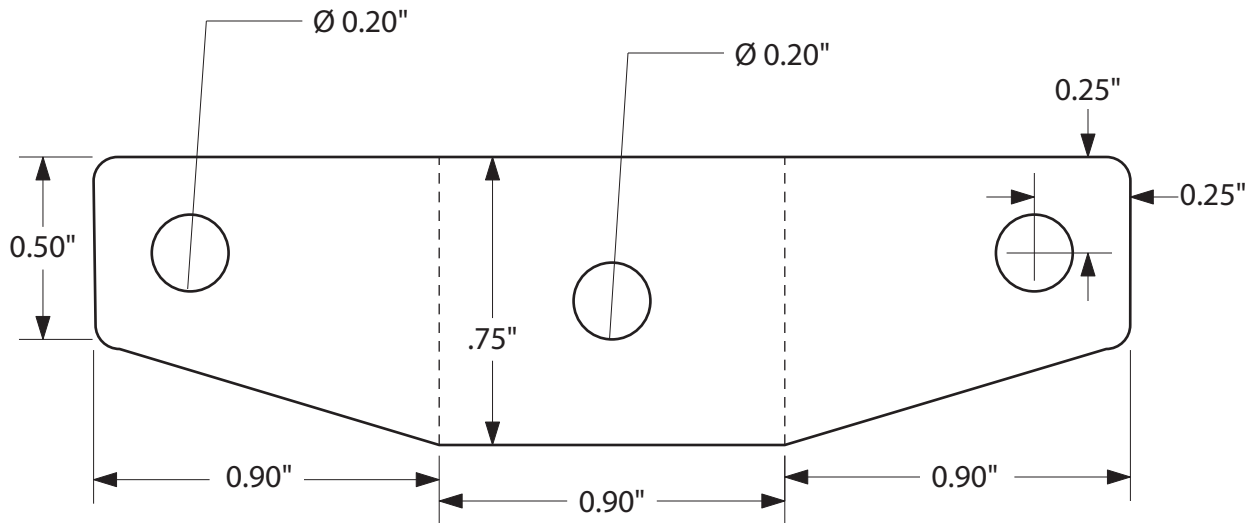

# Drop-Away Booster Brackets

John Coker  
john@jcs.w.com

Stock: 12 guage aluminum (0.100"+).

Exact dimensions are not critical, but holes on both sides must line up well.

Holes are all .200" diameter.

Quantity: 20 pieces